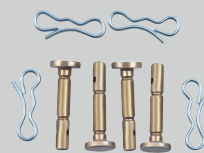

Auger: **Xtreme-Auger**

Wheels (r): **16" x 4,8"**
 Speeds: **6 forward / 2 reverse**
 Easy-Turn: **yes**

Chute rotation: **200°**
 Chute adjustment: **4-way-Joystick**

Headlight: **yes**

Fuel capacity (approx.): **4,7 l**

Weight (approx.): **100 kg**

Article no.: 31AY54T3678

4 008423 857160

ACCESSORIES & SPARE PARTS

Cover for MTD snow throwers:
 Art. no.: 2024-U1-0005

Engine oil 1,0 l SAE5W-30:
 Art. no.: 6012-X1-0040

Easy run 250 ml:
 Art. no.: 6012-X1-0045

Set of 4 Shear bolts & cotter pins:
 Art. no.: 7011-M6-0010